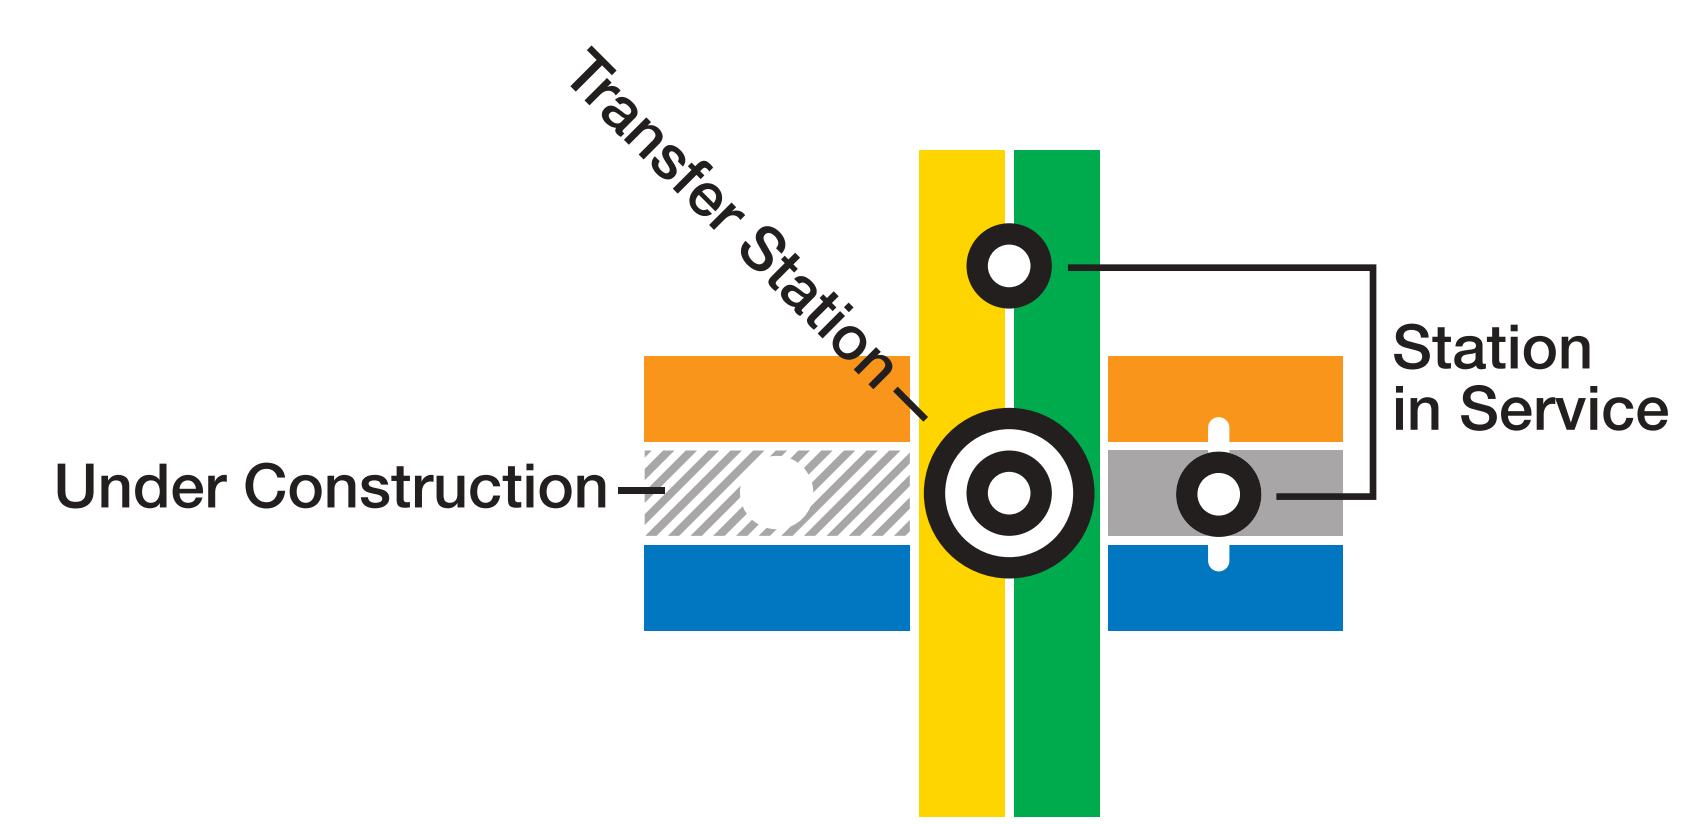

M metro System Map

wmata.com
Information: 202-637-7000 | TTY: 202-962-2033
Metro Transit Police: 202-962-2121 | Text: MYMTPD (696873)

Legend

- **RD** Red Line • Glenmont / Shady Grove
- **OR** Orange Line • New Carrollton / Vienna
- **BL** Blue Line • Franconia-Springfield / Largo Town Center
- **GR** Green Line • Branch Ave / Greenbelt
- **YL** Yellow Line • Huntington / Greenbelt
- **SV** Silver Line • Wiehle-Reston East / Largo Town Center

Station Features

- Bus to Airport
- Parking
- Hospital
- Airport

Connecting Rail Systems

Metro is accessible.

Map is not to scale

No Smoking

No Eating or Drinking

No Animals (except service animals)

No Audio (without earphones)

No Littering or Spitting

No Dangerous or Flammable Items