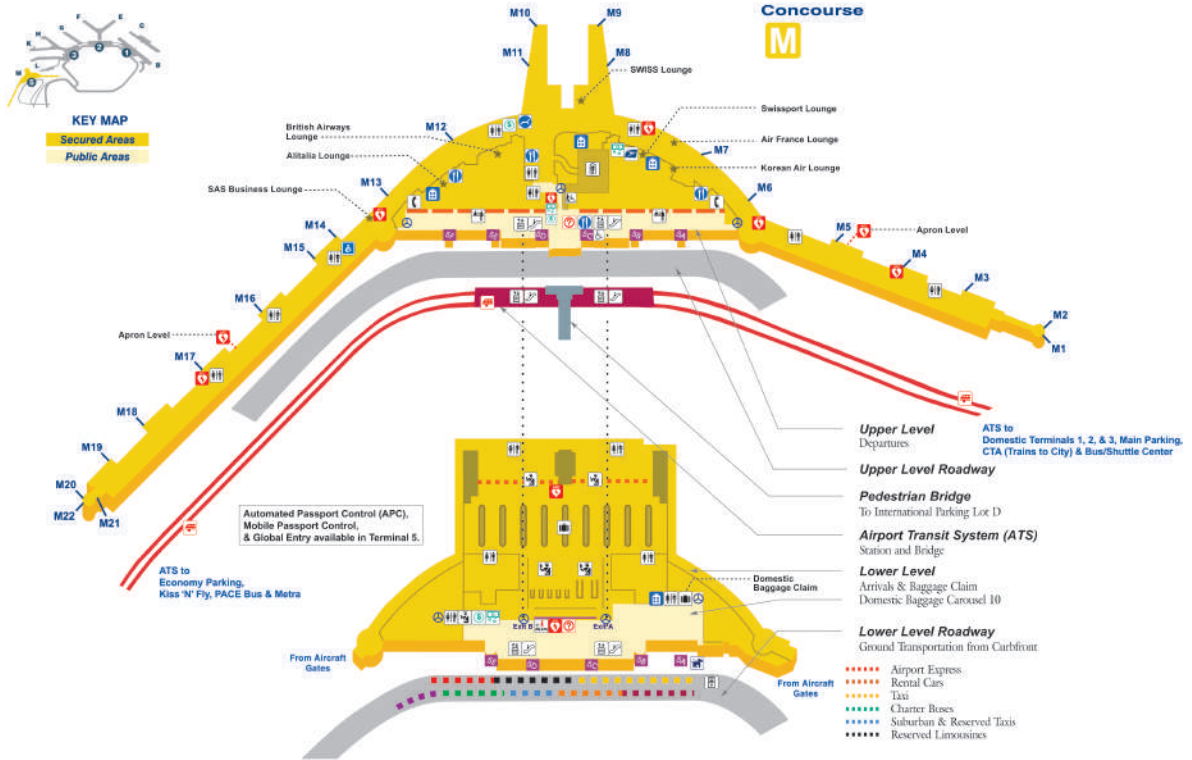

PASSENGER SERVICES

- Airport Information
- Exit
- Stairs
- All Gender Toilet
- Foreign Currency Exchange
- Telephones
- Automated External Defibrillator Unit (AED)
- Mail Drop Box Location
- Ticket Counter
- Automated Teller Machine (ATM)
- Mother's Room (Next to Gate M14)
- Toilets
- Baggage Claim
- O'Hare Urban Garden (Terminal 3, Rotunda Mezz)
- Travelers Aid (773)894-2427
- Butch O'Hare Plane Exhibit (Terminal 2, Main Hall)
- ORD Family Lounge (Terminal 2, Main Hall)
- TSA Pre-Check Available in Terminals 1, 2 & 3
- Chapel (Terminal 2, Mezzanine)
- Relax
- USO (Terminal 2, Mezz & Terminal 3, Rotunda Mezz)
- Dine
- Security Checkpoint
- US Customs & Border Protection (CBP)
- Door/Vestibule
- Service Animal Relief Area (Lower Level)
- Wheelchair Drop-Off
- Elevators
- Service Area Wheelchair Assistance Contact Airlines
- Yoga Room (Terminal 3, Rotunda Mezz)
- Escalators
- Shop

GROUND TRANSPORTATION

- Airport Transit System (ATS)
- Auto Pound on Bessie Coleman Dr. (773)686-2958
- Bus/Shuttle Center Hotel Courtesy Shuttles Regional Buses Off-Site Parking Shuttles
- CTA (Trains to City)
- Cell Phone Lot adjacent to domestic terminals
- Kiss 'n Fly at Multi-Modal Facility
- Metra O'Hare Station on Zemke & Mannheim Rds.
- PACE Bus at MMF (847)364-7223
- Parking
- Parking Elevator Center
- Rental Car & Hotel Info Kiosk (Lower Level Arrivals)
- Ride App Pickup (Lower Level) near door 5A
- Taxi, Livery Pick-Up Zones, Rental Car Shuttle
- Valet Parking Elevator Centers 2 & 5